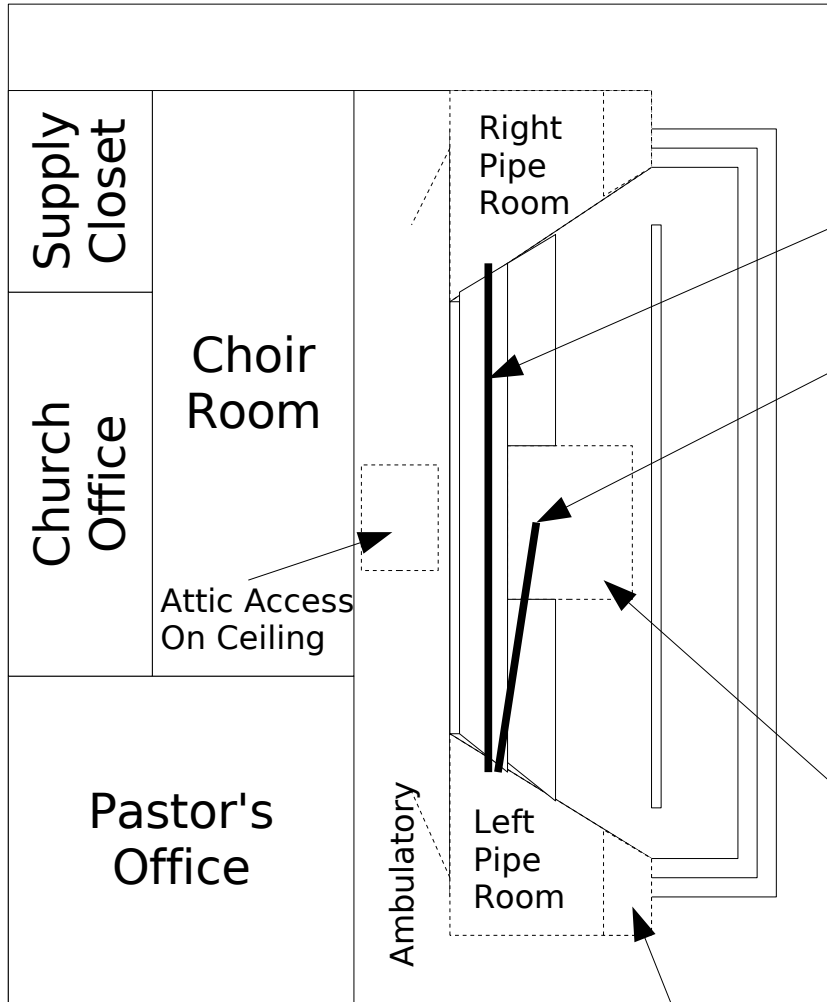

# St. Stephen Organ Installation

Pipe Room Conduit  
Between Pipe Rooms

Organ Pit Conduit  
To Left Pipe Rooms

## Wiring Legend For Organ

Single Blue End	Left Pedal Speaker
Single Green End	Left Great Speaker
Single Yellow End	Left Swell Speaker
Double Blue End	Right Pedal Speaker
Double Green End	Right Great Speaker
Double Yellow End	Right Swell Speaker